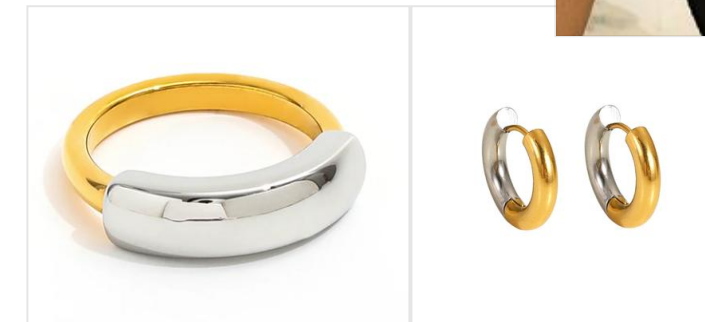

### Rich. Deep. Fall Tones

Bangles

Hand Chain

#417E5E

Amazon

#5D8C8B

Patina

#832423

Crown of Thorns

#C68982

Old Rose

Mixed Metals

Hair Ties