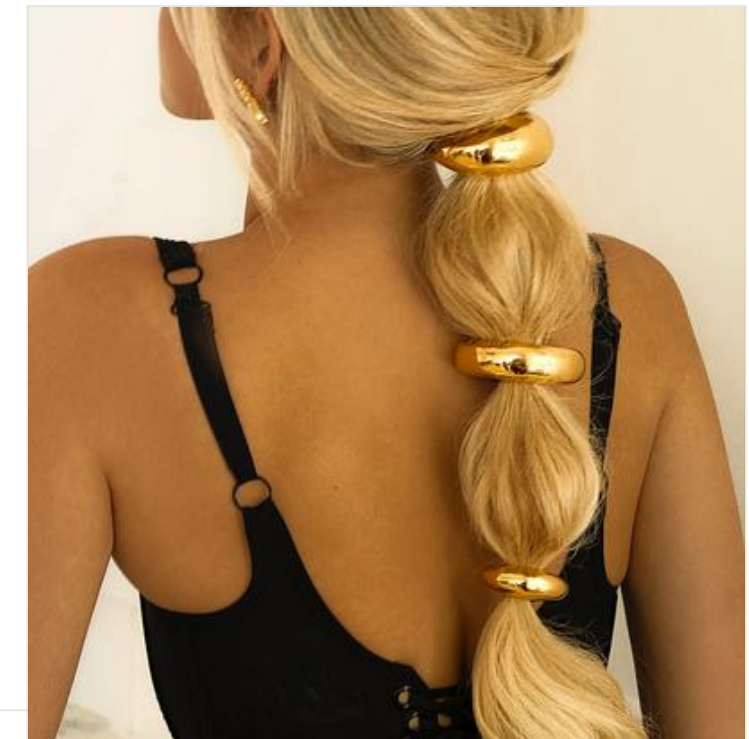

### Rich. Deep. Fall Tones

Bangles

Hand Chain

#417E5E

Amazon

#5D8C8B

Patina

#832423

Crown of Thorns

#C68982

Old Rose

Mixed Metals

Hair Ties