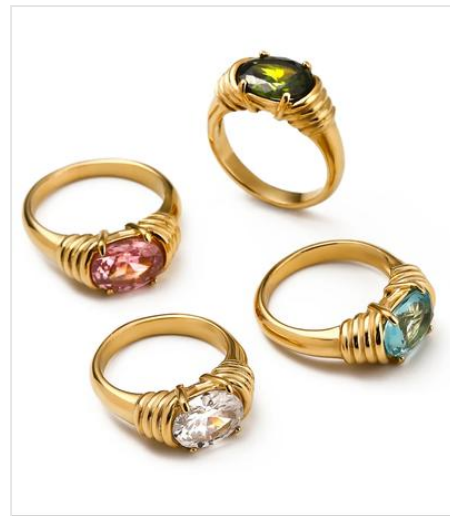

### Rich. Deep. Fall Tones

Bangles

Hand Chain

#417E5E

Amazon

#5D8C8B

Patina

#832423

Crown of Thorns

#C68982

Old Rose

Mixed Metals

Hair Ties