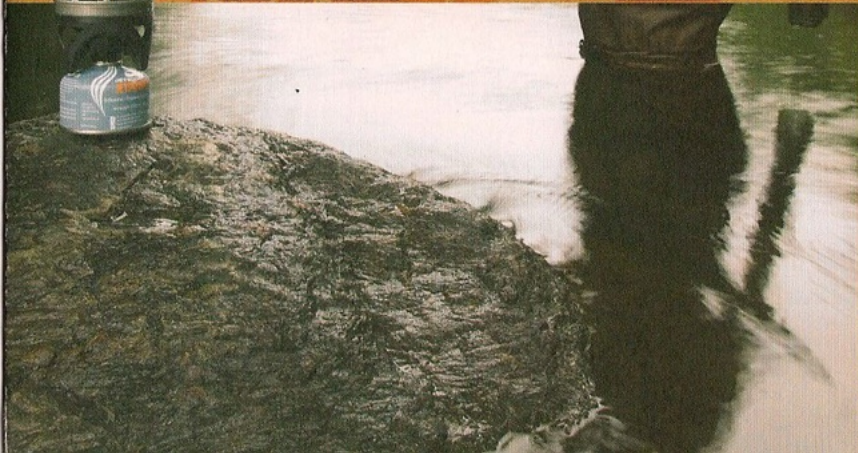

BE PREPARED.