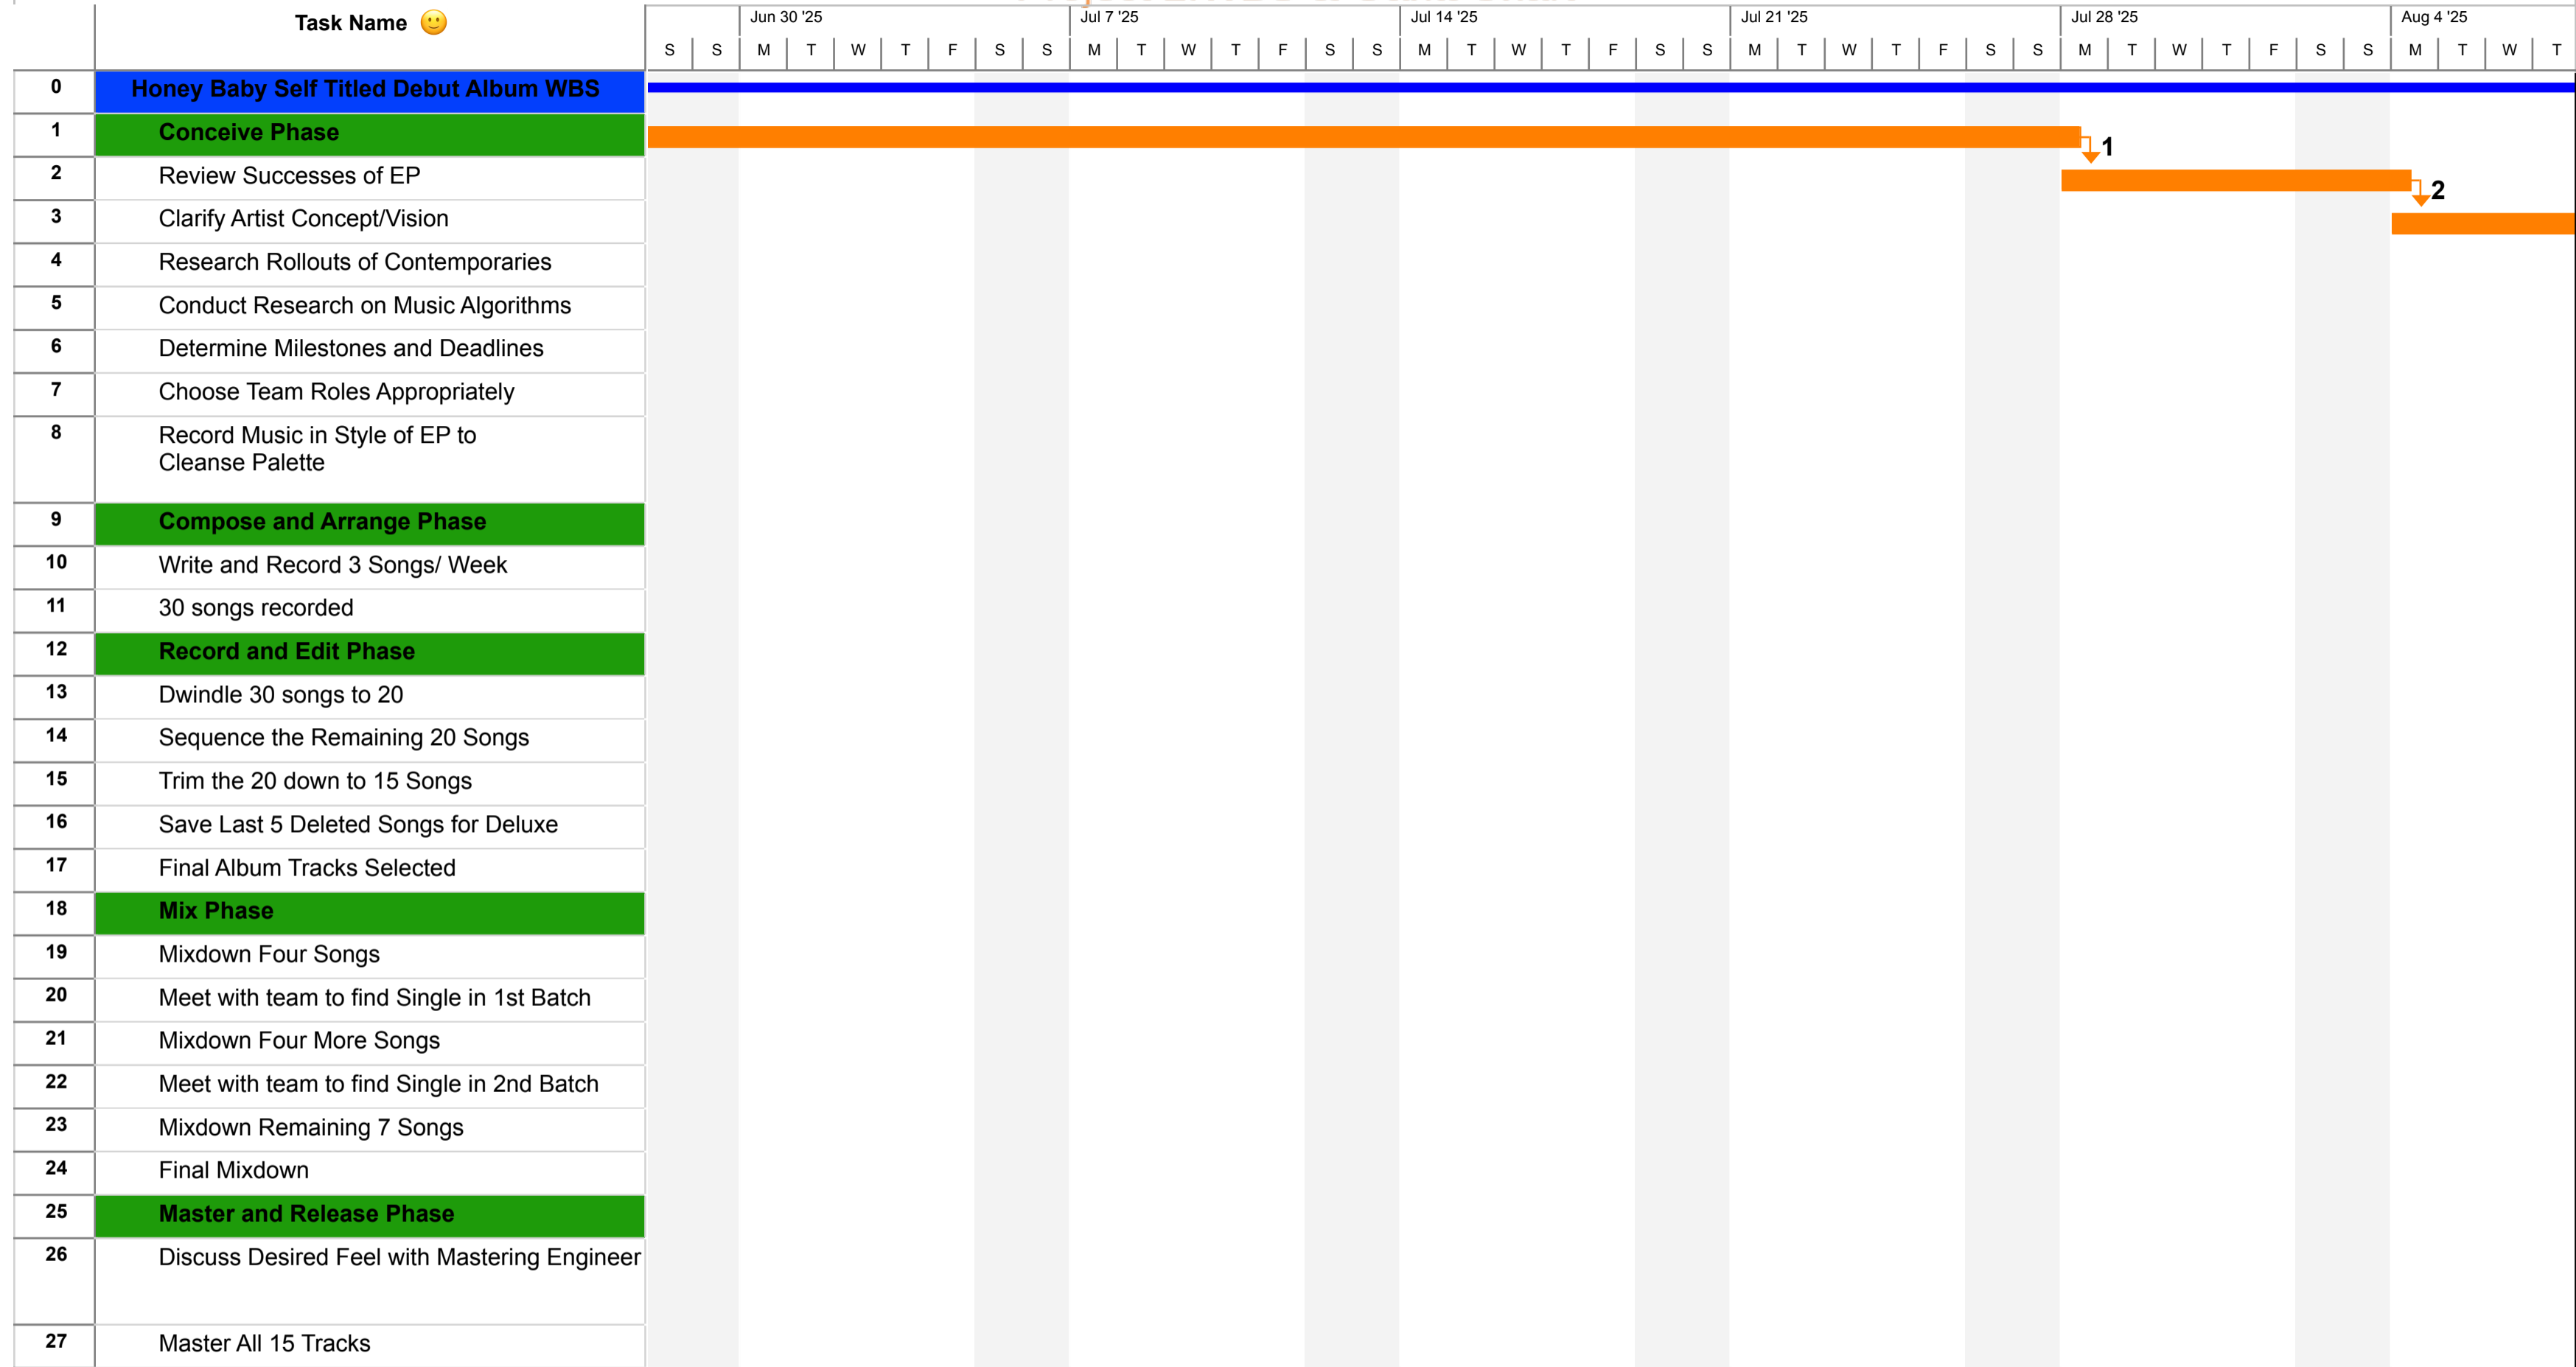

Project 2: WBS & Gantt Chart

Thomas H
 Project: Honey Baby Self Titled Debut Album WBS
 Date: Mon 6/16/25 11:26 PM

Task		Inactive Task		Manual Summary Rollup		External Milestone	
Split		Inactive Milestone		Manual Summary		Deadline	
Milestone		Inactive Summary		Start-only		Progress	
Summary		Manual Task		Finish-only		Manual Progress	
Project Summary		Duration-only		External Tasks			