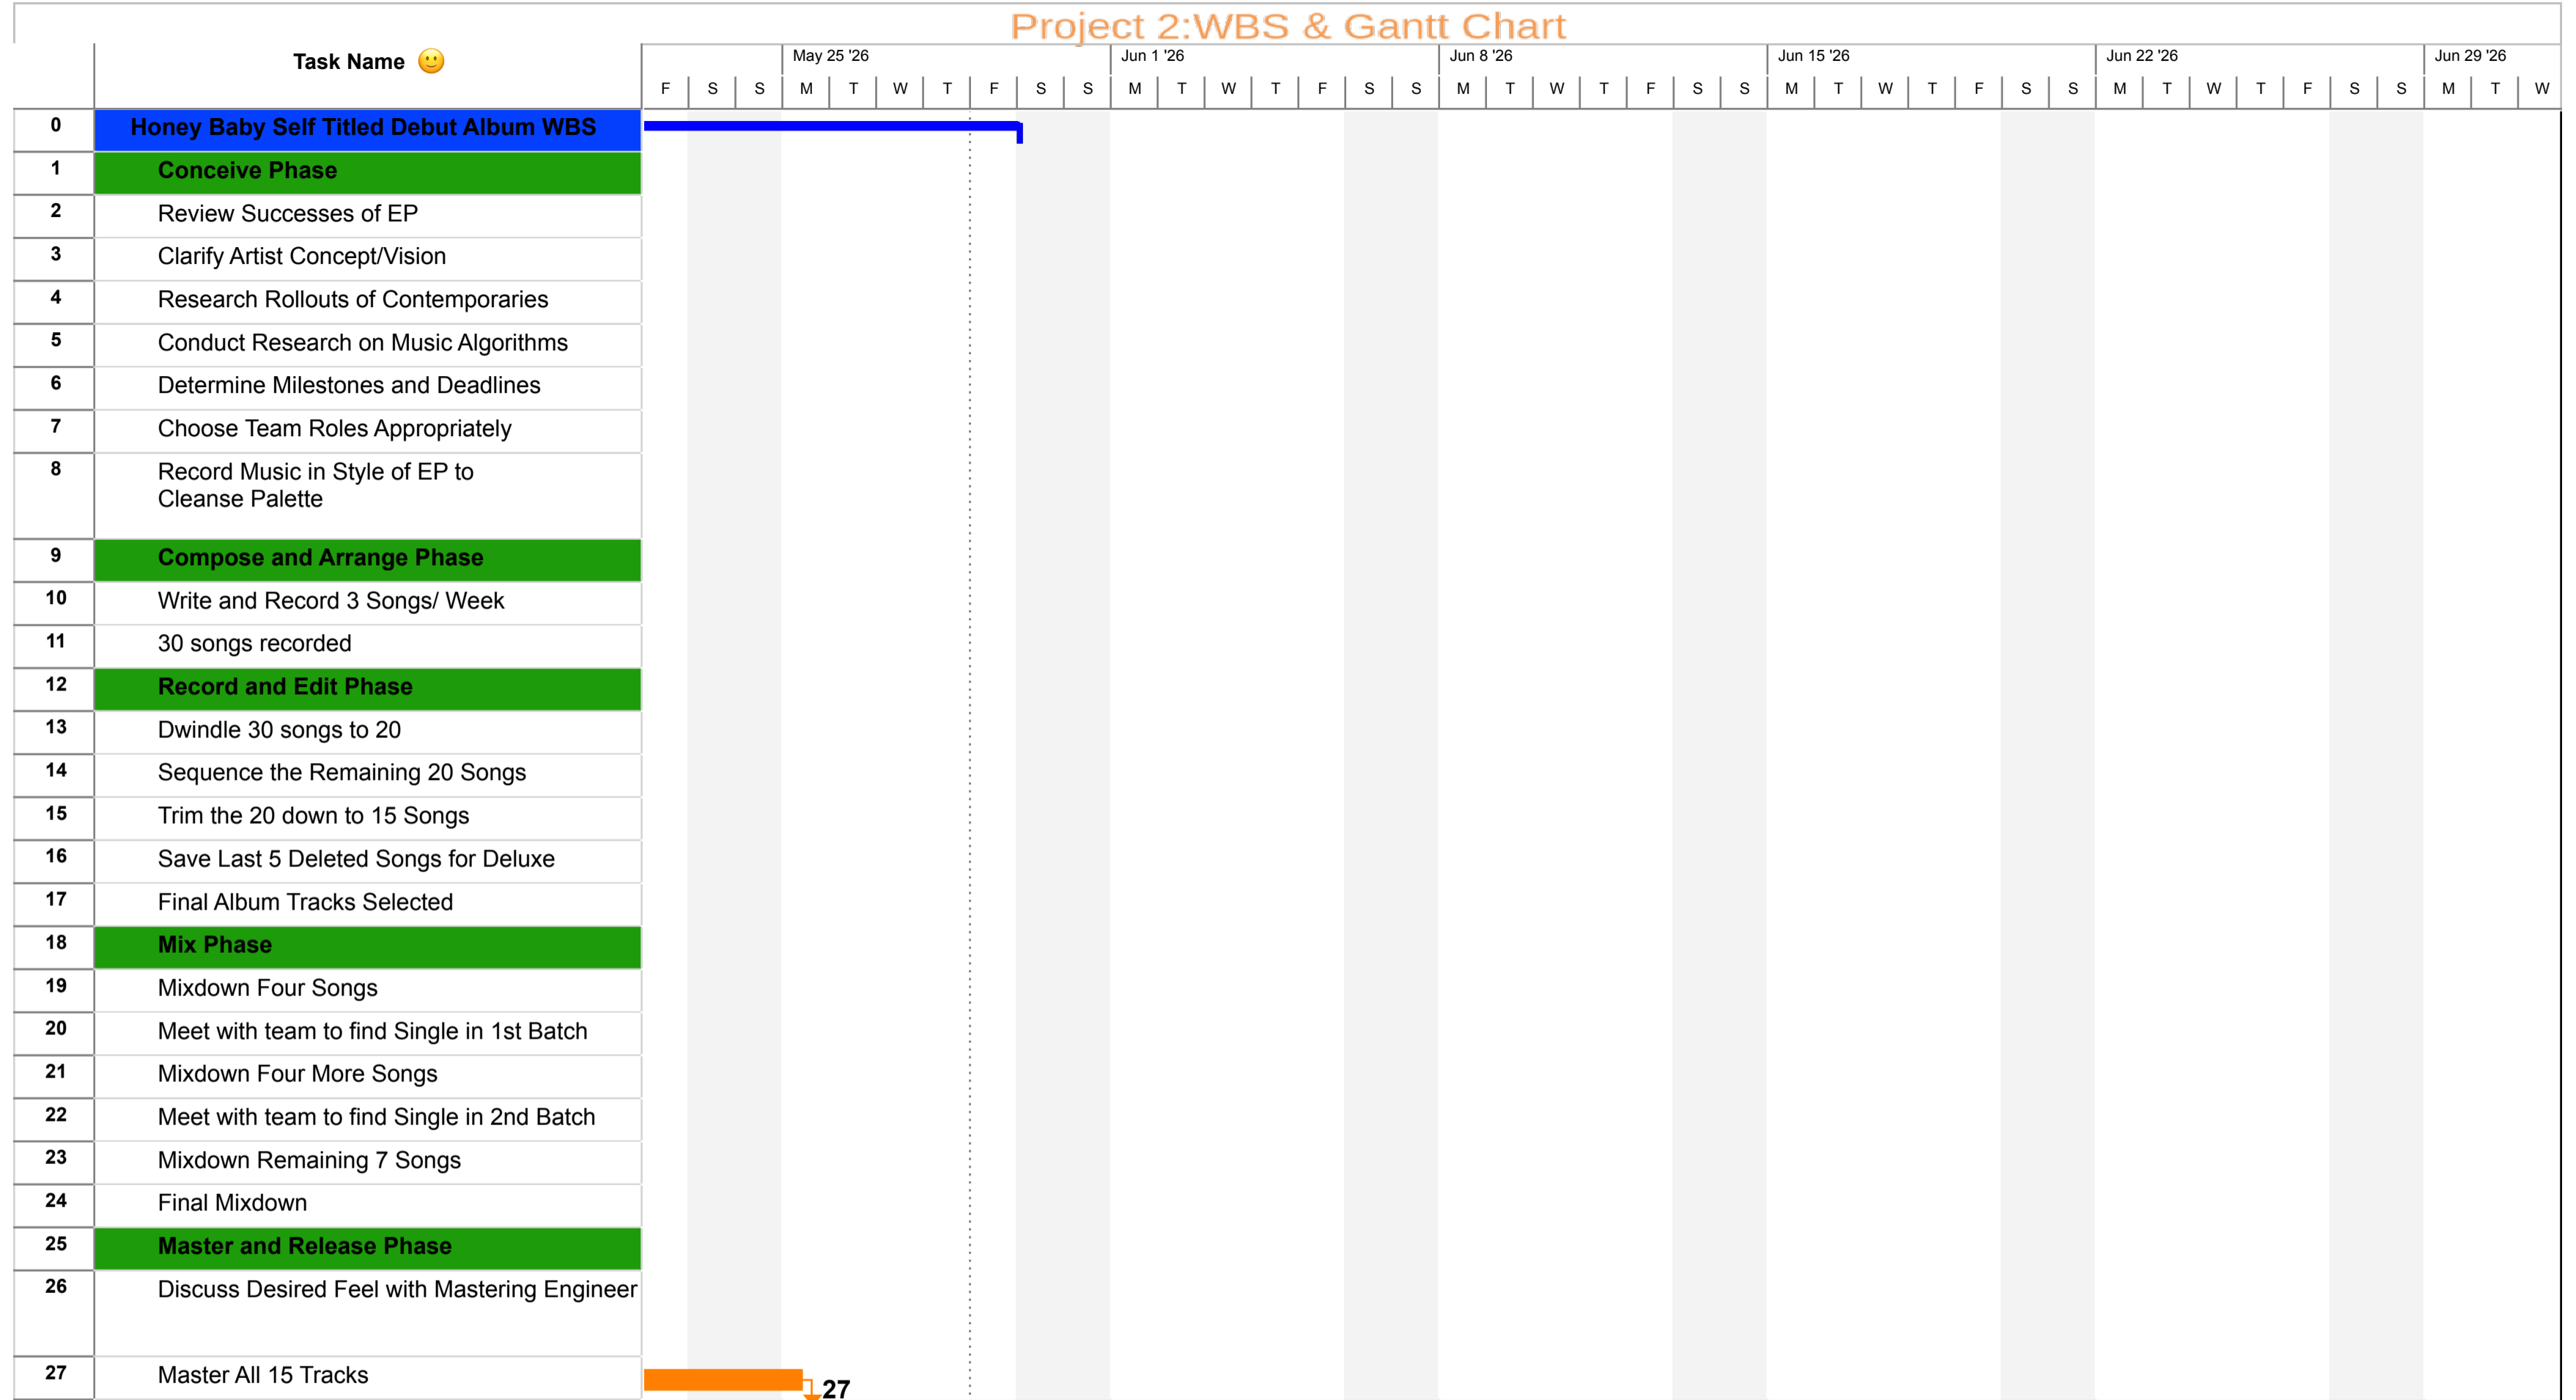

Project 2:WBS & Gantt Chart

Thomas H
Project: Honey Baby Self Titled Debut Album WBS
Date: Mon 6/16/25 11:26 PM

Task		Inactive Task		Manual Summary Rollup		External Milestone	
Split		Inactive Milestone		Manual Summary		Deadline	
Milestone		Inactive Summary		Start-only		Progress	
Summary		Manual Task		Finish-only		Manual Progress	
Project Summary		Duration-only		External Tasks