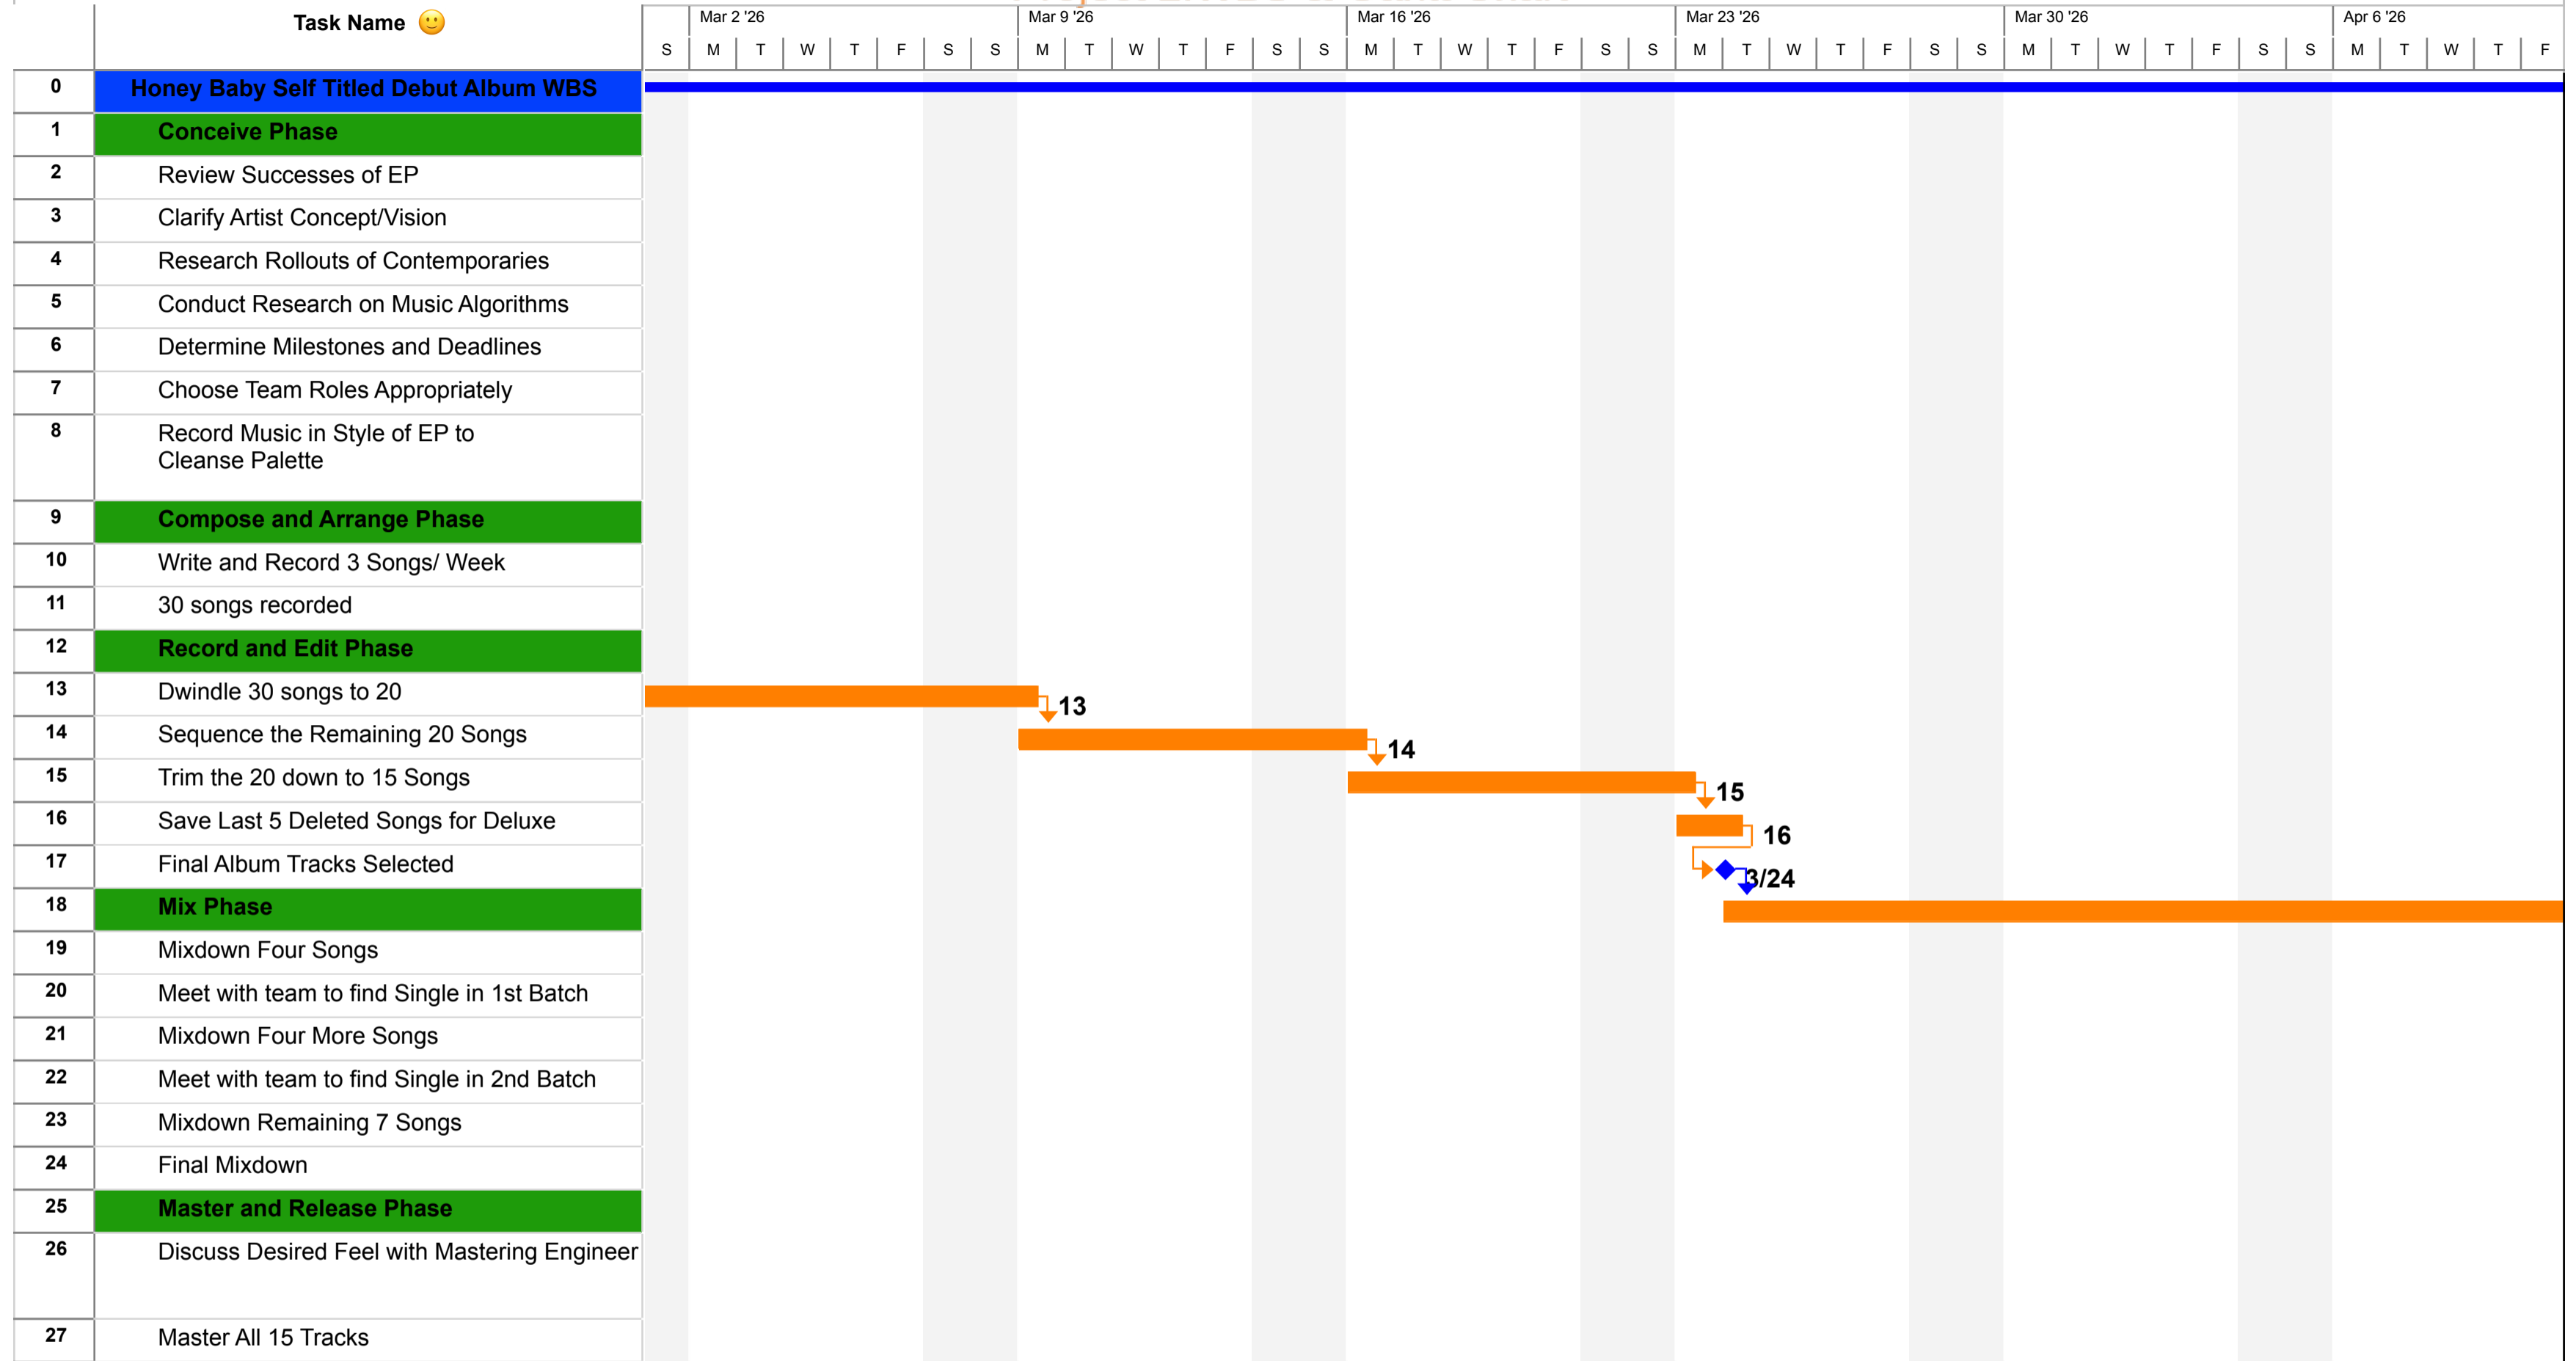

Thomas H
 Project: Honey Baby Self Titled Debut Album WBS
 Date: Mon 6/16/25 11:26 PM

Task		Inactive Task		Manual Summary Rollup		External Milestone	
Split		Inactive Milestone		Manual Summary		Deadline	
Milestone		Inactive Summary		Start-only		Progress	
Summary		Manual Task		Finish-only		Manual Progress	
Project Summary		Duration-only		External Tasks			

Project 2:WBS & Gantt Chart

Thomas H
Project: Honey Baby Self Titled Debut Album WBS
Date: Mon 6/16/25 11:26 PM

Task		Inactive Task		Manual Summary Rollup		External Milestone	
Split		Inactive Milestone		Manual Summary		Deadline	
Milestone		Inactive Summary		Start-only		Progress	
Summary		Manual Task		Finish-only		Manual Progress	
Project Summary		Duration-only		External Tasks			

Project 2: WBS & Gantt Chart

Thomas H
Project: Honey Baby Self Titled Debut Album WBS
Date: Mon 6/16/25 11:26 PM

Task		Inactive Task		Manual Summary Rollup		External Milestone	
Split		Inactive Milestone		Manual Summary		Deadline	
Milestone		Inactive Summary		Start-only		Progress	
Summary		Manual Task		Finish-only		Manual Progress	
Project Summary		Duration-only		External Tasks			