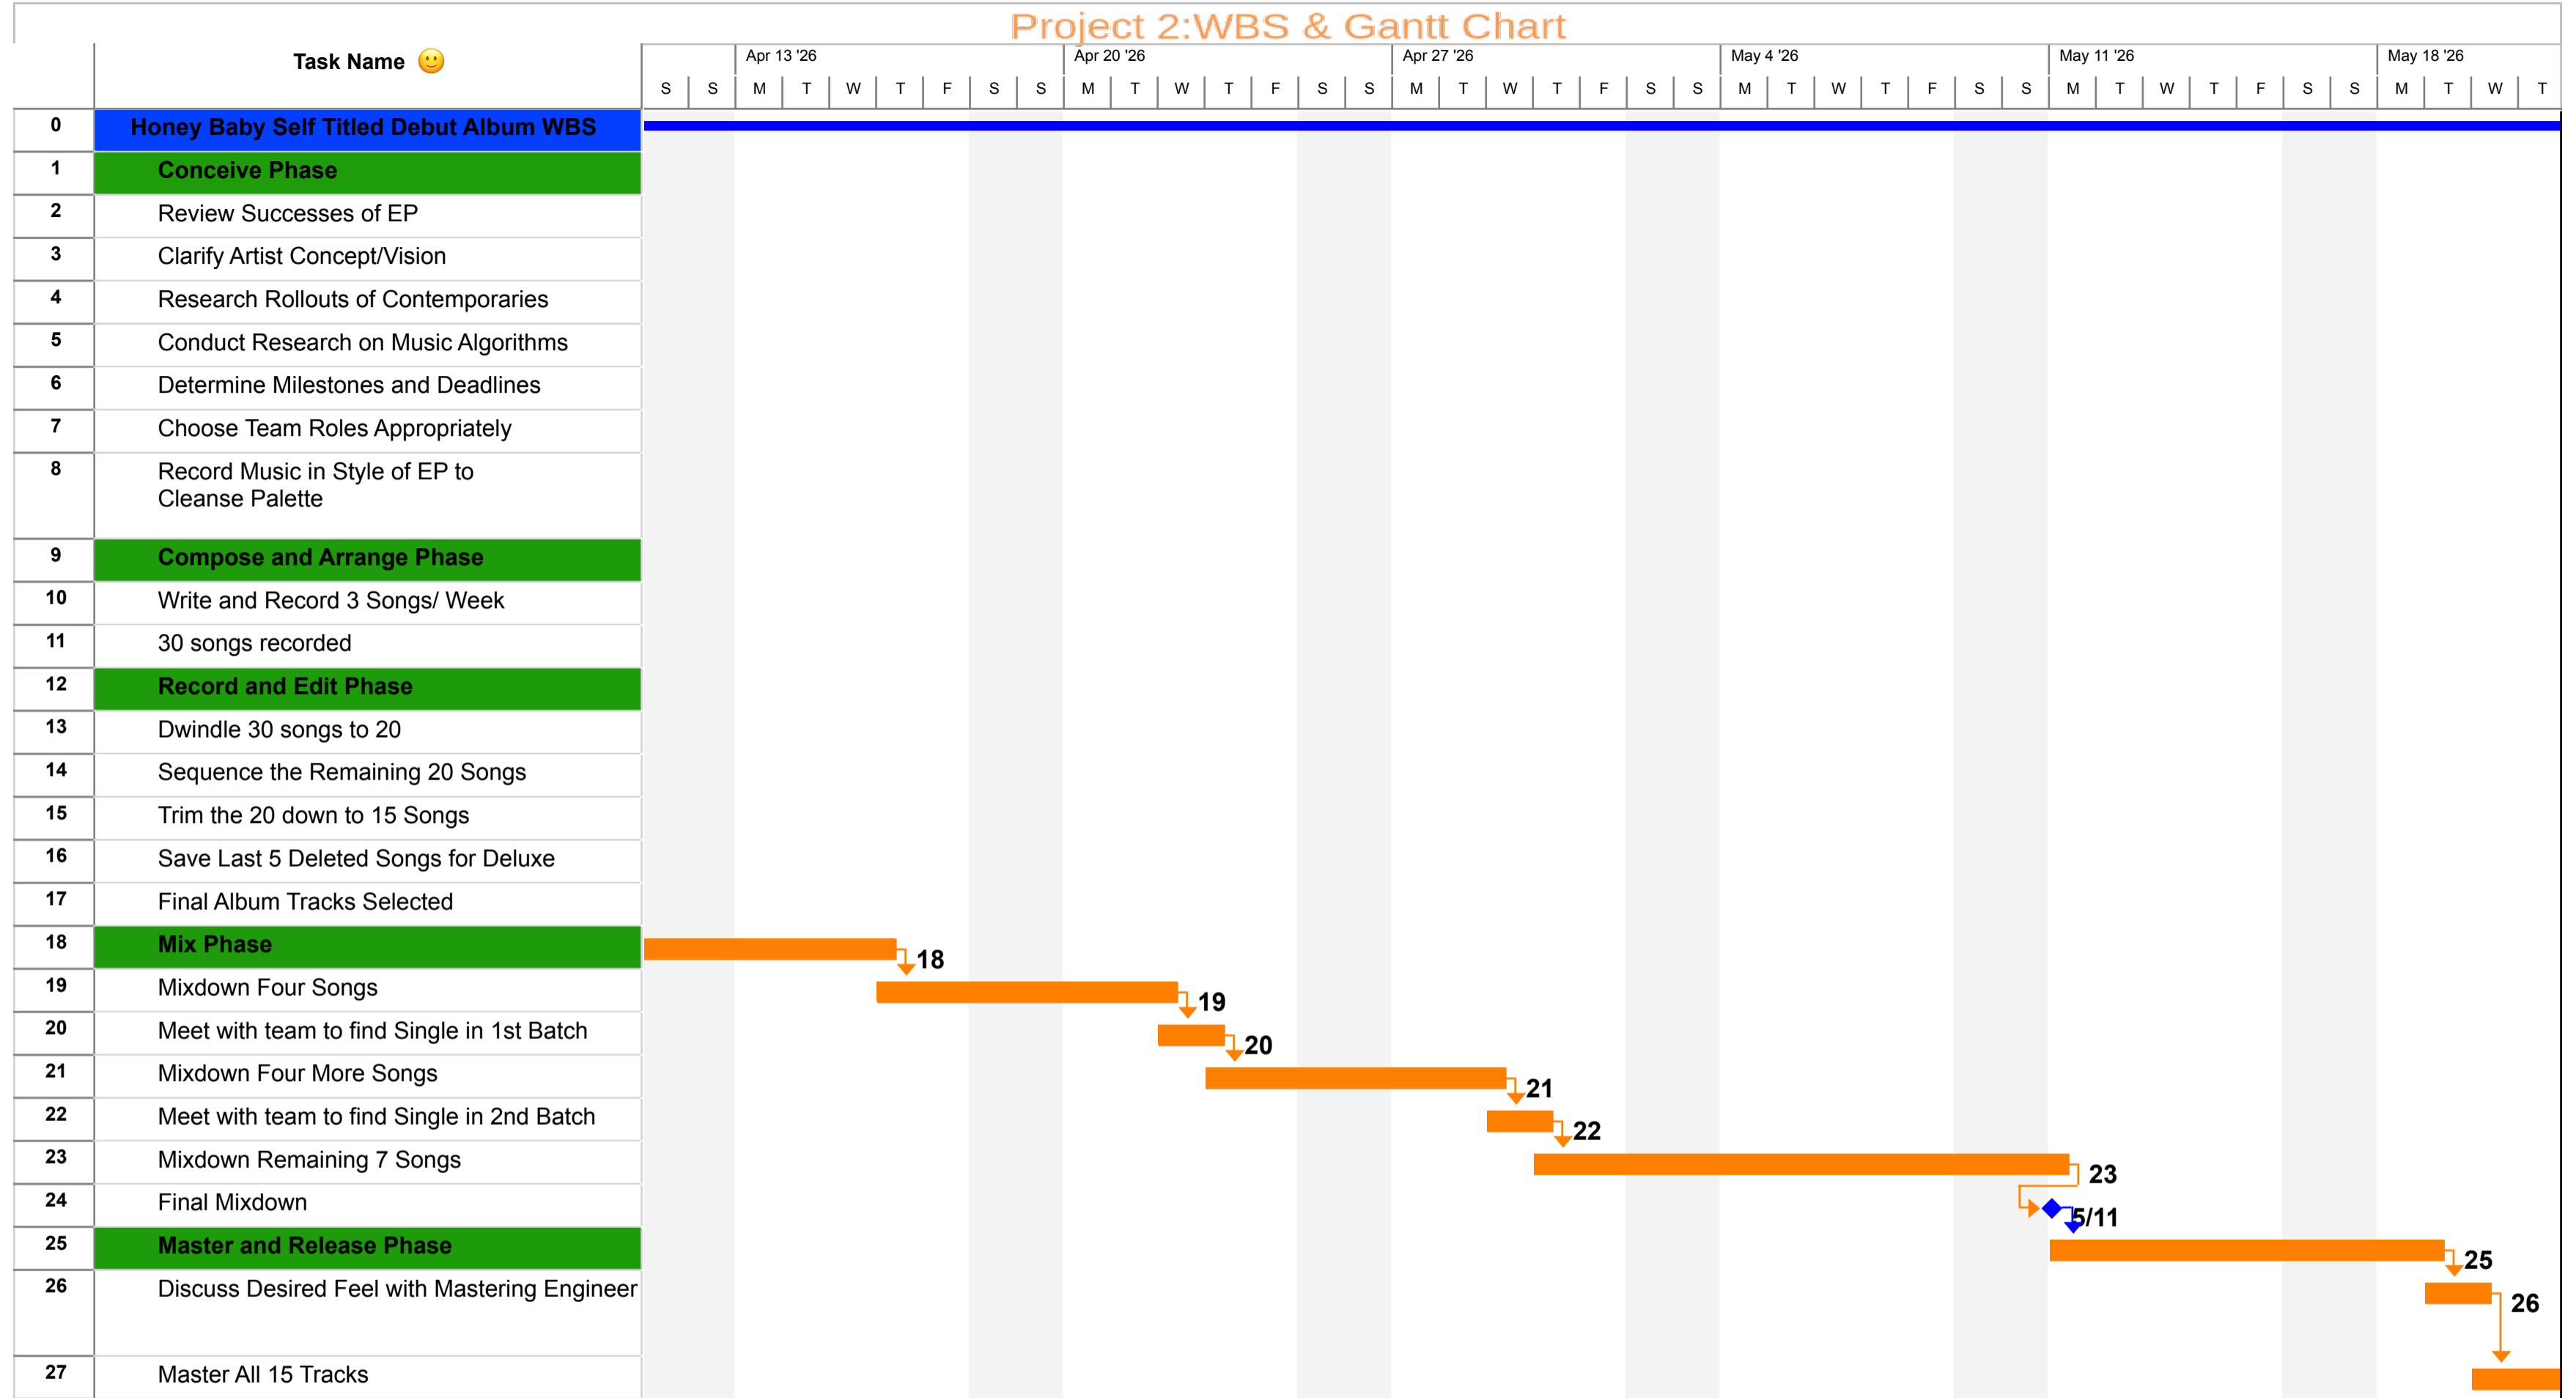

Thomas H
 Project: Honey Baby Self Titled Debut Album WBS
 Date: Mon 6/16/25 11:26 PM

Task		Inactive Task		Manual Summary Rollup		External Milestone	
Split		Inactive Milestone		Manual Summary		Deadline	
Milestone		Inactive Summary		Start-only		Progress	
Summary		Manual Task		Finish-only		Manual Progress	
Project Summary		Duration-only		External Tasks			

Project 2:WBS & Gantt Chart

Thomas H
Project: Honey Baby Self Titled Debut Album WBS
Date: Mon 6/16/25 11:26 PM

Task		Inactive Task		Manual Summary Rollup		External Milestone	
Split		Inactive Milestone		Manual Summary		Deadline	
Milestone		Inactive Summary		Start-only		Progress	
Summary		Manual Task		Finish-only		Manual Progress	
Project Summary		Duration-only		External Tasks			

Project 2: WBS & Gantt Chart

Thomas H
 Project: Honey Baby Self Titled Debut Album WBS
 Date: Mon 6/16/25 11:26 PM

Task		Inactive Task		Manual Summary Rollup		External Milestone	
Split		Inactive Milestone		Manual Summary		Deadline	
Milestone		Inactive Summary		Start-only		Progress	
Summary		Manual Task		Finish-only		Manual Progress	
Project Summary		Duration-only		External Tasks			