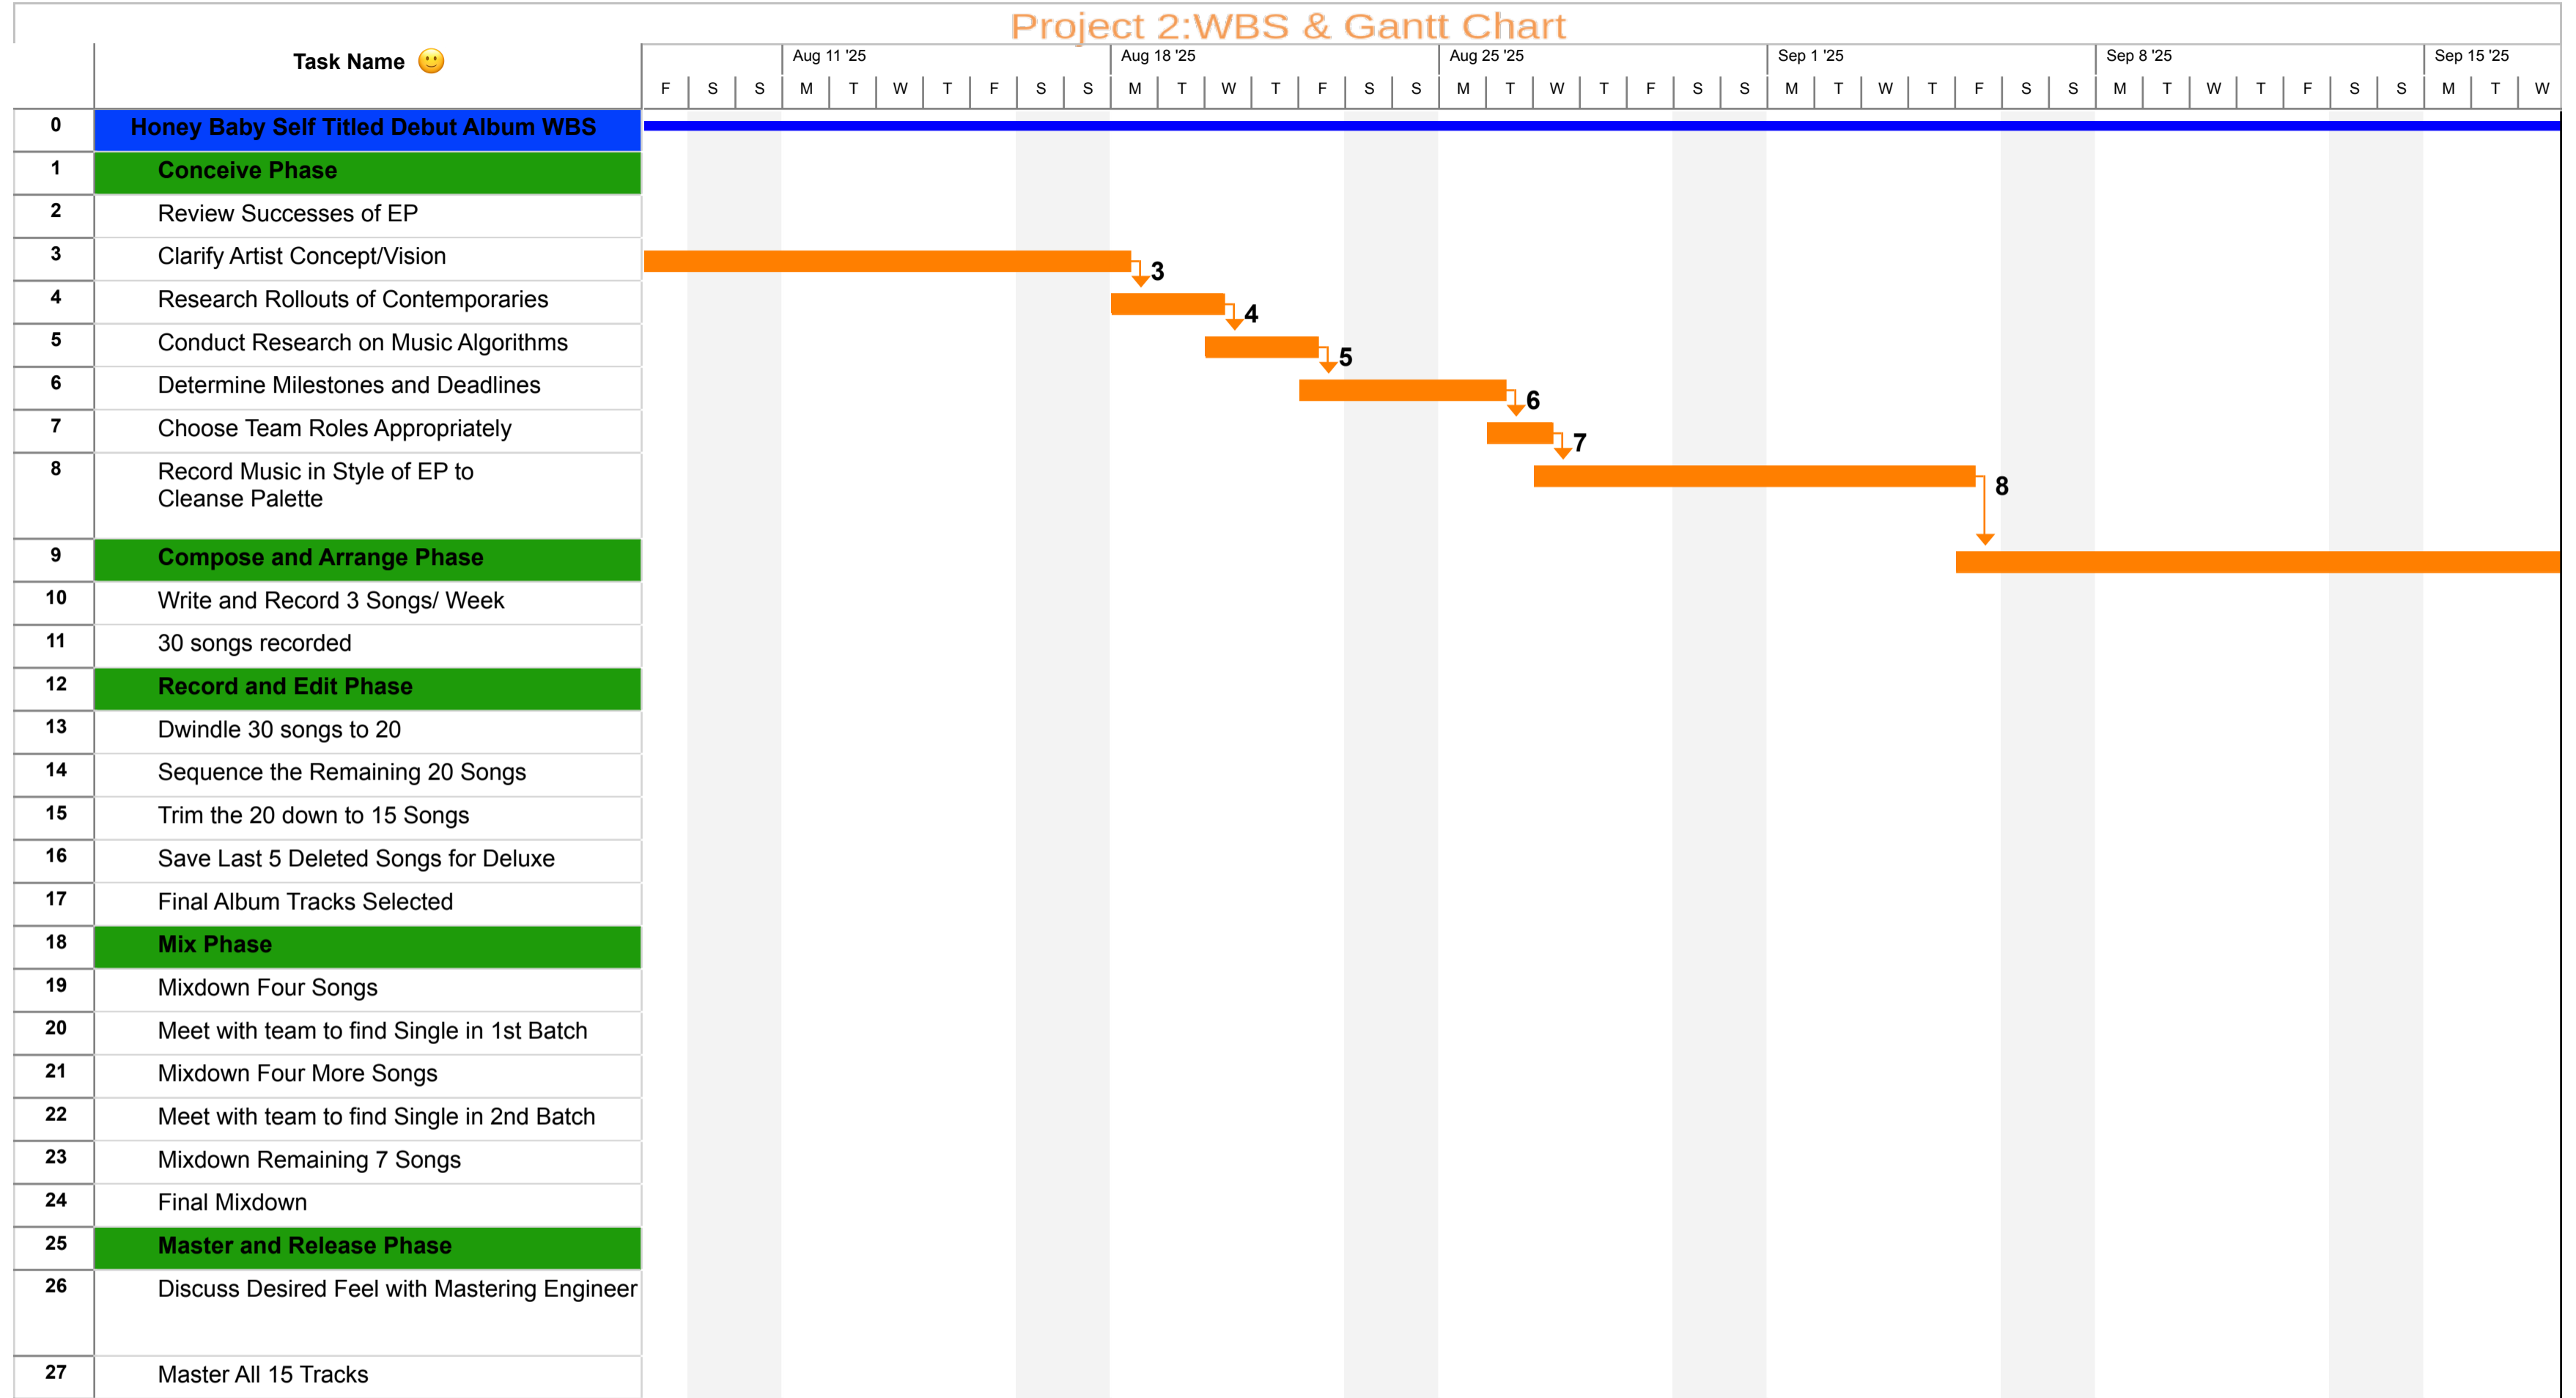

Thomas H
 Project: Harris_PTM_WBS_061525
 Date: Tue 6/24/25 8:10 PM

Task		Inactive Task		Manual Summary Rollup		External Milestone	
Split		Inactive Milestone		Manual Summary		Deadline	
Milestone		Inactive Summary		Start-only		Progress	
Summary		Manual Task		Finish-only		Manual Progress	
Project Summary		Duration-only		External Tasks			

Project 2: WBS & Gantt Chart

Thomas H
 Project: Honey Baby Self Titled Debut Album WBS
 Date: Mon 6/16/25 11:26 PM

Task		Inactive Task		Manual Summary Rollup		External Milestone	
Split		Inactive Milestone		Manual Summary		Deadline	
Milestone		Inactive Summary		Start-only		Progress	
Summary		Manual Task		Finish-only		Manual Progress	
Project Summary		Duration-only		External Tasks			

Project 2:WBS & Gantt Chart

Thomas H
Project: Honey Baby Self Titled Debut Album WBS
Date: Mon 6/16/25 11:26 PM

Task		Inactive Task		Manual Summary Rollup		External Milestone	
Split		Inactive Milestone		Manual Summary		Deadline	
Milestone		Inactive Summary		Start-only		Progress	
Summary		Manual Task		Finish-only		Manual Progress	
Project Summary		Duration-only		External Tasks			